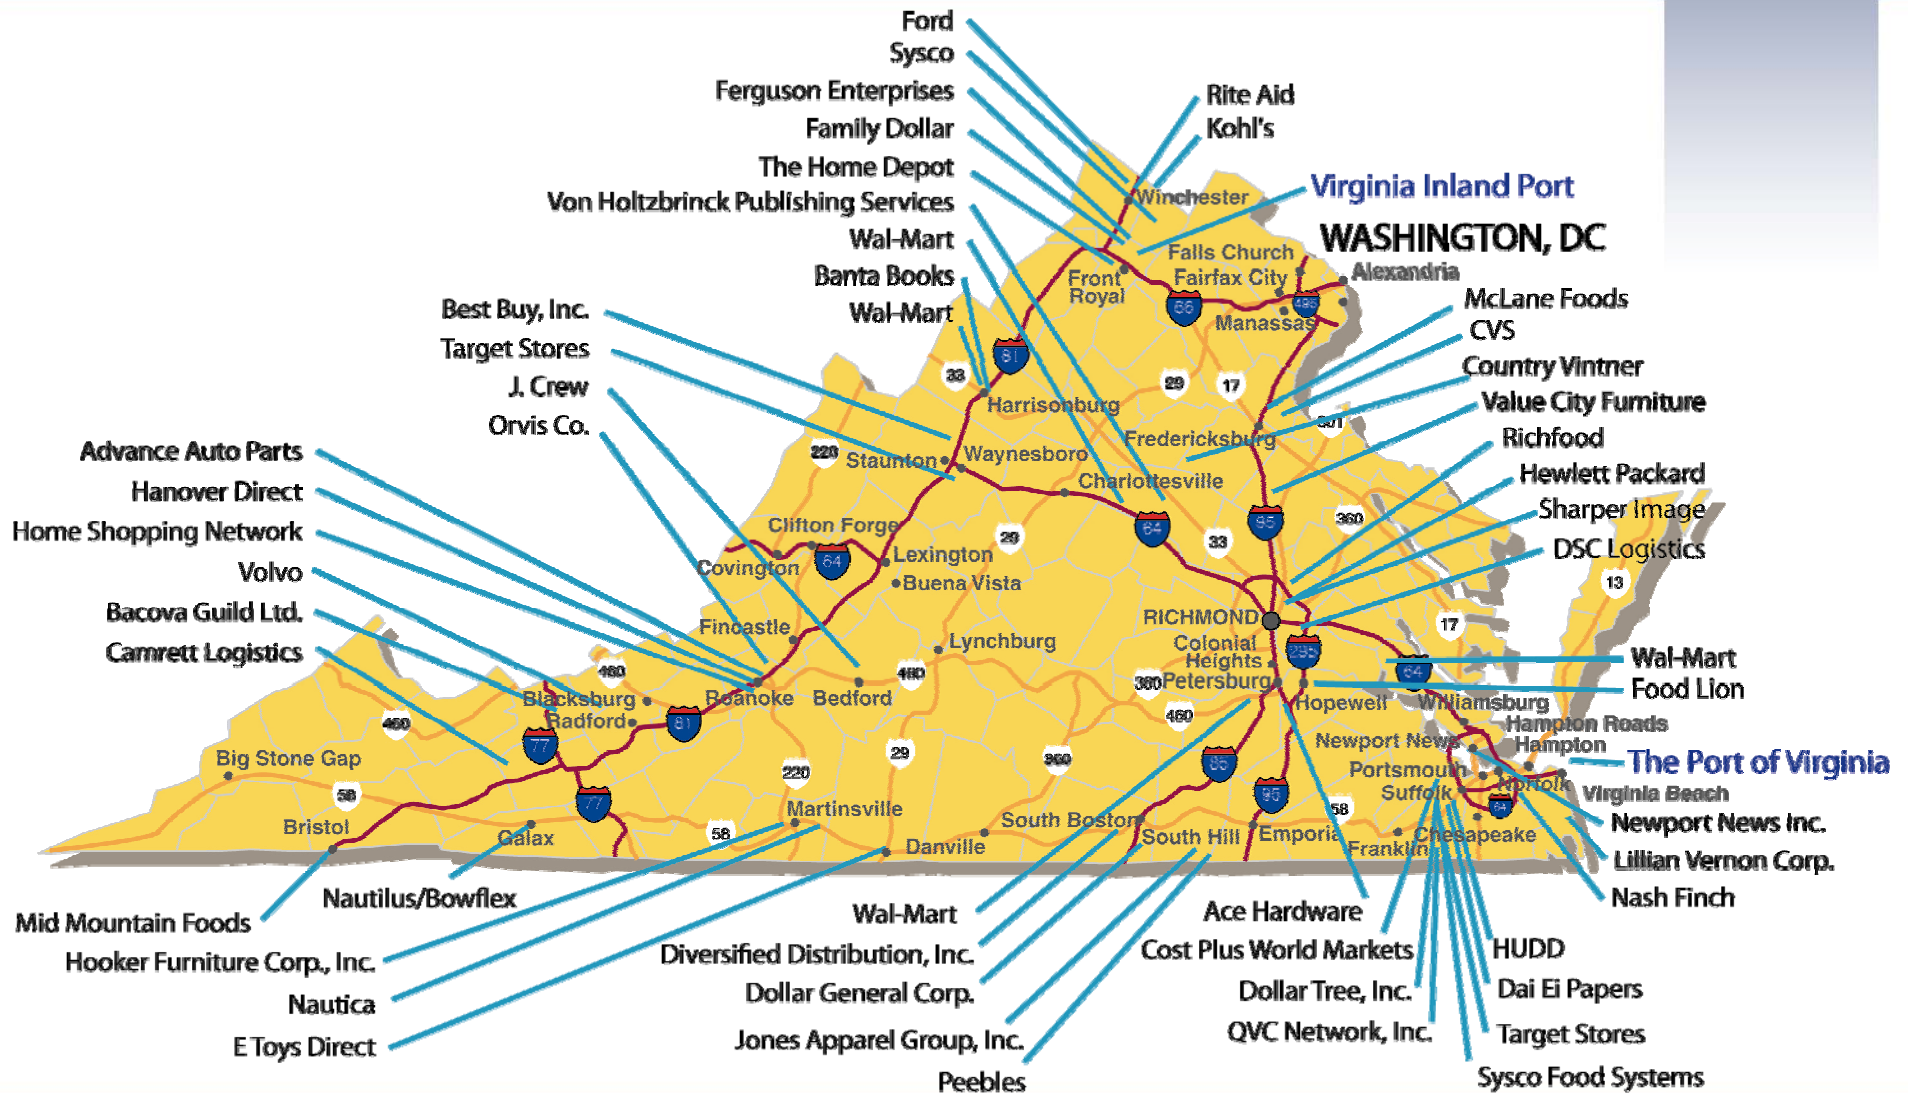

Selected Distribution Facilities Located in Virginia